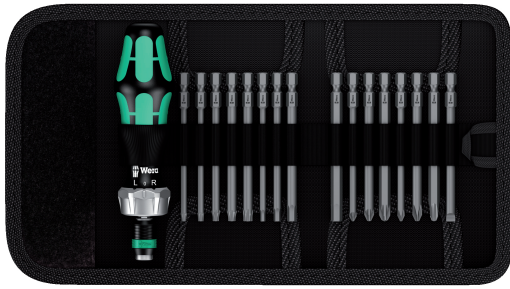

## Kraftform Kompakt 60 RA

Hex-Plus

Pouch with 89 mm bits  
17-piece set

1 hand-held bit holder 816 RA Kraftform with ratchet function, fine-tooth design for minimal return angle, switchover ring (right, locked, left), maximum torque of up to 50 Newton metres, 1/4" hexagon chuck with Rapidaptor technology i.e. rapid-in, rapid-out, rapid-spin, chuck-all and single-hand function for rapid bit change, magnetic and 16 bits of 89 mm in length suitable for holders as per DIN 3126-F 6.3, ISO 1173, or for direct insertion in a power tool

H W				
Code				
05051040001	○	<b>816 RA</b>	1 x 1/4"x142.0	1
	⊕	<b>851/4 Z PH</b>	1 x PH 1x89; 1 x PH 2x89; 1 x PH 3x89	
	⊕	<b>855/4 Z PZ</b>	1 x PZ 1x89; 1 x PZ 2x89; 1 x PZ 3x89	
	⊕	<b>867/4 Z</b>	1 x TX 10x89; 1 x TX 15x89; 1 x TX 20x89; 1 x TX 25x89; 1 x TX 30x89	
	⊕	<b>800/4 Z</b>	1 x 1.0x5.5x89	
	○	<b>840/4 Z</b>	1 x 3.0x89; 1 x 4.0x89; 1 x 5.0x89; 1 x 6.0x89	
		<b>Hex-Plus</b>		