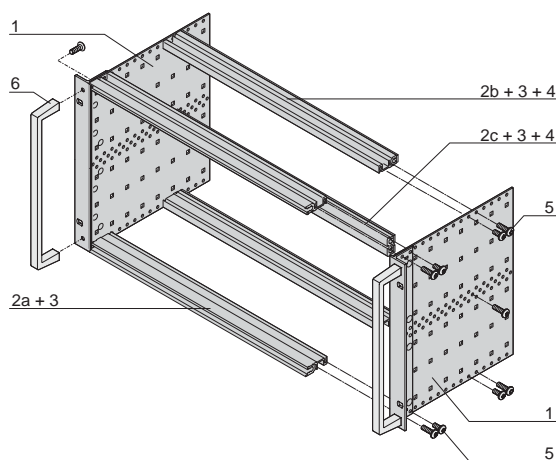

Subracks - *europac* **PRO** Kits

Kit, unshielded, 'heavy', for backplane mounting

Without front handle

with front handle

6 U

06111057

D=overall depth, D1=insertion depth,
D2=board depth = D1 - 15 mm

06108051

04400001

Rear horizontal rail for backplane mounting with insulation strip

- Subrack with side panel type H ("heavy"), 19" bracket is fixed to side panel (tox-cold welded)
- Rear horizontal rail for backplane mounting with insulation strip
- Tested to German railway standard BN 411002, BN 411003
- Versions with/without front handles

NEW

Delivery comprises (Kit)

Item	Qty	Description	
	3 U	6 U	
1	2	2	Side panel type H, Al, 2 mm, passivated, with 19" support bracket (tox-cold welded) for EMC sealing (textile)
2a	2	2	Front horizontal rail (H-KD)
2b	2	2	Rear horizontal rail (H-ST)
2c	-	1	Rear horizontal rail centre (H-ST)
3	4	6	Threaded inserts, front and rear (pre-fitted)
4	2	4	Insulation strip (pre-fitted)
5	1	1	Fixing materials kit, user manual
6	2	2	Front handle (on version with front handle only)

Order Information

Height U	Width HP	Depth D mm	Depth D1 mm	Part no. with front handle	Part no. without front handle
3	84	175	175	24567-161	24563-161
3	84	235	175/235	24567-162	24563-162
3	84	295	175/235/295	24567-163	24563-163
3	84	355	175/235/295/355	24567-164	24563-164
6	84	175	175	24567-461	24563-461
6	84	235	175/235	24567-462	24563-462
6	84	295	175/235/295	24567-463	24563-463
6	84	355	175/235/295/355	24567-464	24563-464