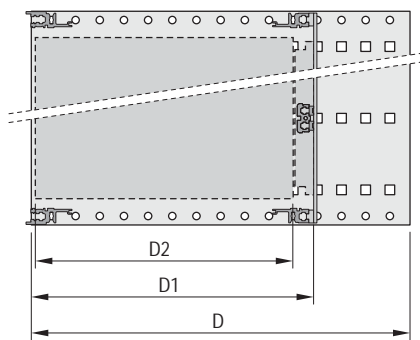

Subracks - *europac* **PRO** Kits

Kit, unshielded, 'heavy', for backplane mounting

Without front handle

with front handle

6 U

06111057

D=overall depth, D1=insertion depth,
D2=board depth = D1 - 15 mm

06108051

04400001

Rear horizontal rail for backplane mounting with insulation strip

- Subrack with side panel type H ("heavy"), 19" bracket is fixed to side panel (tox-cold welded)
- Rear horizontal rail for backplane mounting with insulation strip
- Tested to German railway standard BN 411002, BN 411003
- Versions with/without front handles

NEW

Delivery comprises (Kit)

Item	Qty	Description	
	3 U	6 U	
1	2	2	Side panel type H, Al, 2 mm, passivated, with 19" support bracket (tox-cold welded) for EMC sealing (textile)
2a	2	2	Front horizontal rail (H-KD)
2b	2	2	Rear horizontal rail (H-ST)
2c	-	1	Rear horizontal rail centre (H-ST)
3	4	6	Threaded inserts, front and rear (pre-fitted)
4	2	4	Insulation strip (pre-fitted)
5	1	1	Fixing materials kit, user manual
6	2	2	Front handle (on version with front handle only)

Order Information

Height U	Width HP	Depth D mm	Depth D1 mm	Part no. with front handle	Part no. without front handle
3	84	175	175	24567-161	24563-161
3	84	235	175/235	24567-162	24563-162
3	84	295	175/235/295	24567-163	24563-163
3	84	355	175/235/295/355	24567-164	24563-164
6	84	175	175	24567-461	24563-461
6	84	235	175/235	24567-462	24563-462
6	84	295	175/235/295	24567-463	24563-463
6	84	355	175/235/295/355	24567-464	24563-464