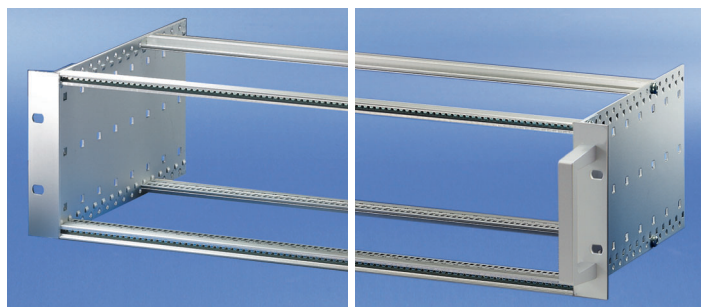

Subracks - *europac* **PRO** Kits

Kit, unshielded, 'heavy', for backplane mounting

Without front handle

with front handle

6 U

06111057

D=overall depth, D1=insertion depth,
D2=board depth = D1 - 15 mm

06108051

04400001

Rear horizontal rail for backplane mounting with insulation strip

- Subrack with side panel type H ("heavy"), 19" bracket is fixed to side panel (tox-cold welded)
- Rear horizontal rail for backplane mounting with insulation strip
- Tested to German railway standard BN 411002, BN 411003
- Versions with/without front handles

NEW

Delivery comprises (Kit)

Item	Qty	Description	
	3 U	6 U	
1	2	2	Side panel type H, Al, 2 mm, passivated, with 19" support bracket (tox-cold welded) for EMC sealing (textile)
2a	2	2	Front horizontal rail (H-KD)
2b	2	2	Rear horizontal rail (H-ST)
2c	-	1	Rear horizontal rail centre (H-ST)
3	4	6	Threaded inserts, front and rear (pre-fitted)
4	2	4	Insulation strip (pre-fitted)
5	1	1	Fixing materials kit, user manual
6	2	2	Front handle (on version with front handle only)

Order Information

Height U	Width HP	Depth D mm	Depth D1 mm	Part no. with front handle	Part no. without front handle
3	84	175	175	24567-161	24563-161
3	84	235	175/235	24567-162	24563-162
3	84	295	175/235/295	24567-163	24563-163
3	84	355	175/235/295/355	24567-164	24563-164
6	84	175	175	24567-461	24563-461
6	84	235	175/235	24567-462	24563-462
6	84	295	175/235/295	24567-463	24563-463
6	84	355	175/235/295/355	24567-464	24563-464