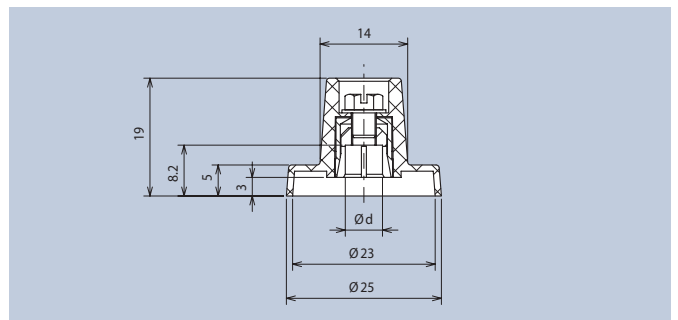

Ø d	schwarz · black Art.-Nr.	grau · grey Art.-Nr.
6	353.61	353.614