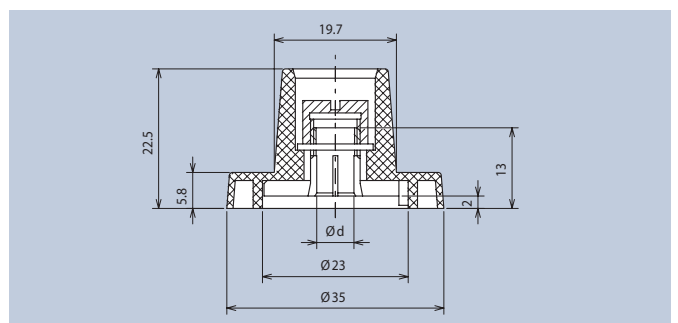

Ø d	schwarz · black Art.-Nr.	grau · grey Art.-Nr.
6	354.61	354.614