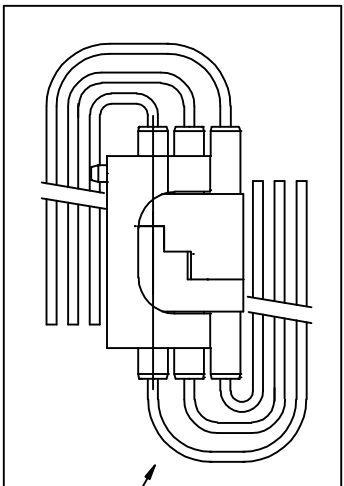

HOOK-UP WIRE 20 AWG (16/02) BLACK COLOR 36" LONG
 HOOK-UP WIRE 20 AWG (16/02) WHITE COLOR 36" LONG
 HOOK-UP WIRE 20 AWG (16/02) RED COLOR 36" LONG
 HOUSING: POLYCARBONATE GLASS REINFORCED, GREY COLOR
 CABLE ASSY. SUPPLIED WITH BOTH CONNECTOR MATING HALVES
 PRE-FITTED WITH WIRES CRIMPED TO 8.5 A. CONTACT PT. NO. 516-290-690

SEALED POLY BAG
 PRE-WIRED CONNECTOR HALF (2)
 MOUNTING BRACKET (1)

KIT PART NUMBER
 520-210-003-ASSY.

**520 SERIES MATED CONNECTOR
 CABLE ASSY.**

EDAC INC.
 TORONTO, ONTARIO
 CANADA

THESE DRAWINGS AND SPECIFICATIONS
 ARE THE PROPERTY OF EDAC INC./AND
 SHALL BE RETURNED OR DESTROYED
 OR LAMINATED IN THE NAME OF THE
 MANUFACTURER ON SALES OF EQUIPMENT
 WITHOUT WRITTEN PERMISSION.

ACAD REFERENCE NO. 520-210-003-ASSY
 DRAWN: F.BRONIES DATE: FEB. 04/13

PART NUMBER 520-210-003-ASSY
 DRAWING NUMBER 520-210-003-ASSY
 ISSUE 1