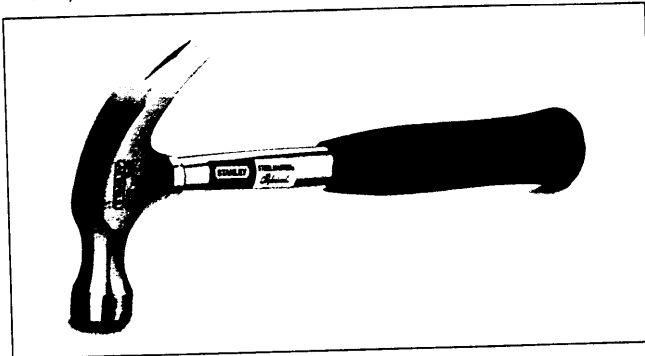

STEELMASTER

- Tubular oval shaft - Combines strength and light weight
- Rim tempered striking face - Prevents chipping for durability
- DynaGrip Pro ergonomic handle - Ideal comfort and better grip for improved safety

STANLEY	Weight	Claw	Head	Handle	Barcode
1-51-031	450gm/16oz - curved claw		4		3253561510311
1-51-033	570gm/20oz - curved claw		6		3253561510335

BALL PEIN HAMMERS

- Rim tempered Poll and Ball Pein - Prevents chipping
- Graphite core shaft - Maximum strength
- Patented Head to handle assembly - Improved safety
- Bright colour accents - Easy to find on the work site

BLUE STRIKE

- Tubular oval shaft - combines strength and lightweight
- Flock filled vinyl grip - impervious to heat, oil and most solvents

STANLEY	Weight	Claw	Head	Handle	Barcode
1-51-488	450gm/16oz - curved claw		6		3253561514883
1-51-489	570gm/20oz - curved claw		6		3253561514890