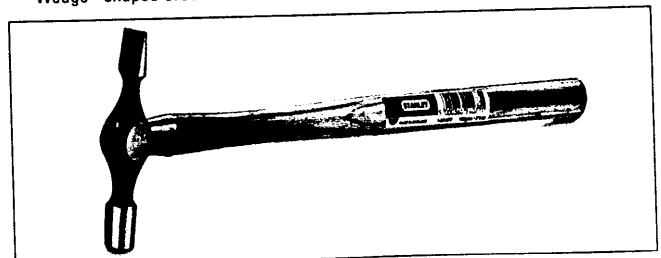

STANLEY	Weight	Claw	Head	Handle	Barcode
1-54-077	100gm/3.5oz		6		3253561540776